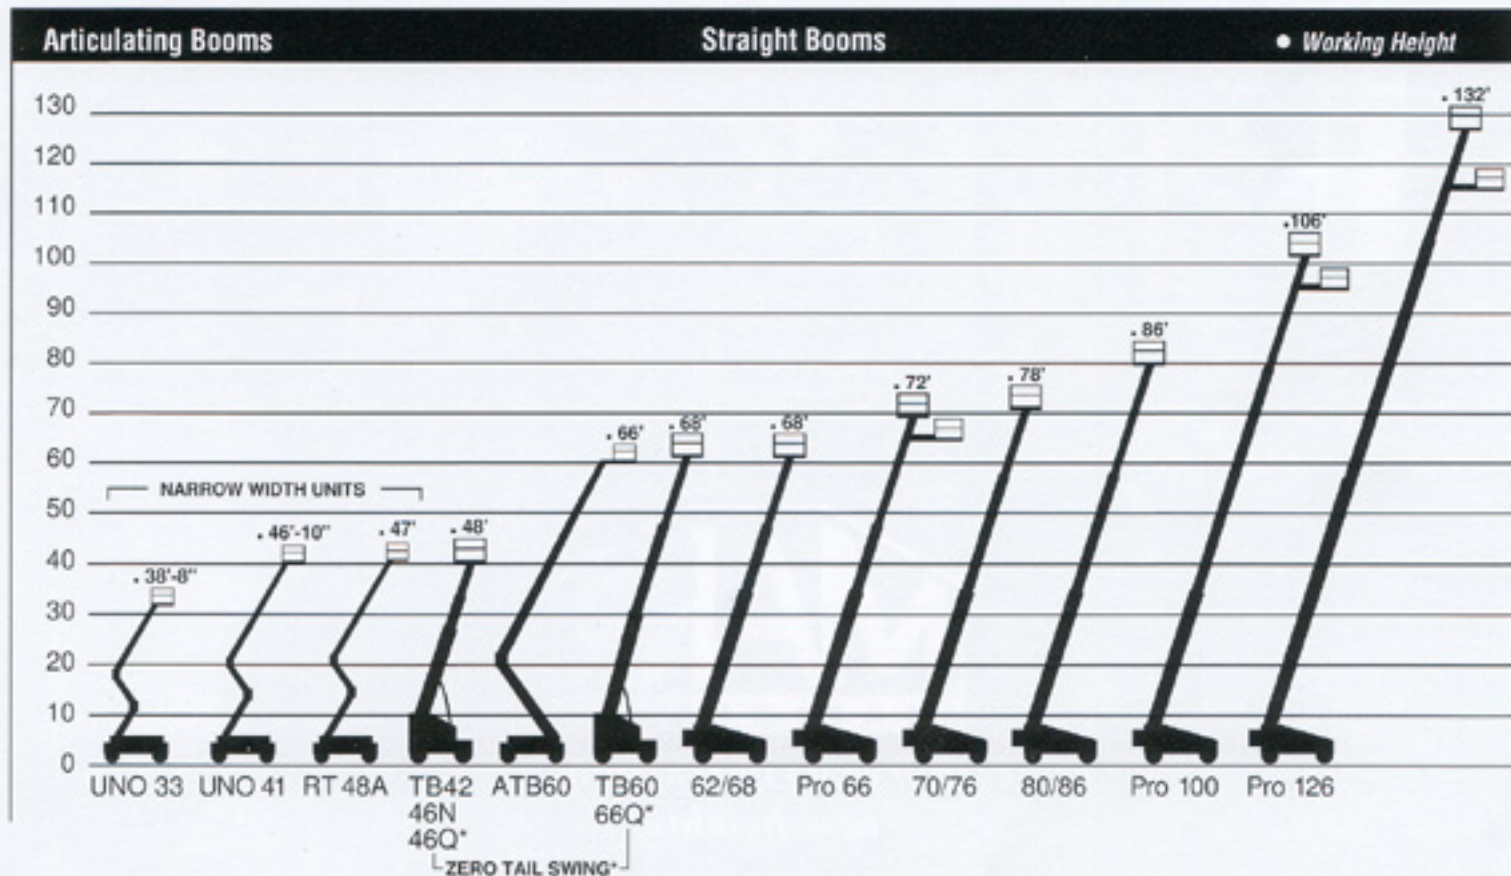

TELESCOPING BOOMS

100 years of reaching new heights

- Working Heights from 38'8" to 132'
- 500 and 800 lb. Capacities
- Zero Tail Swing and Narrow Width Units
- 2WD and 4WD
- Gas / Dual Fuel / Diesel / Electric
- Multiple Platform Sizes
- Safety Belts and Lanyards

Model	Power	Platform Height	Working Height	Platform Size	Capacity
UNO33	2WD Electric	32'8"	38'8"	48"x 30"	500 lbs.
UNO 41	2WD / 4WD Electric / Gas / Dual Fuel / Diesel	40'10"	46'10"	48"x 30"	500 lbs.
RT 48A	4WD Gas / Dual Fuel / Diesel	41'	47'	60"x 36"	500 lbs.
ATB60	4WD Gas / Dual Fuel	60'	66'	60"x 30"	500 lbs.

Model	Fuel	Platform Height	Working Height	Platform Size	Capacity
46N (Narrow)	2WD Gas / Dual Fuel	40'	46'	60"x 36"	500 lbs.
46Q	2WD / 4WD Gas / Dual Fuel	42'	48'	60"x 36"	500 lbs.
TB42	2WD / 4WD Gas / Dual Fuel / Diesel	42'	48'	92"x 30"	500 lbs.
66Q	4WD Gas / Dual Fuel / Diesel	62'	68'	60"x 36" 96"x 36"	500 lbs. 500 lbs.
62/68	2WD / 4WD Gas / Dual Fuel / Diesel	62'	68'	60"x 36" 96"x 36"	600 lbs. 500 lbs.
TB60	2WD / 4WD Gas / Dual Fuel / Diesel	60'	66'	92"x 30"	500 lbs.
Pro 66	4WD Gas / Diesel / Dual Fuel	66'	72'	96"x 36"	500 lbs.
70/76	2WD / 4WD Gas / Dual Fuel / Diesel	72'	78'	60"x 36"	500 lbs.
80/86	2WD / 4WD Gas / Dual Fuel / Diesel	80'	86'	60"x 36" 92"x 30"	500 lbs. 500 lbs.
Pro 100	4WD Gas / Diesel / Dual Fuel	100'	106'	96"x 36"	500 lbs.
Pro 126	4WD Gas / Diesel / Dual Fuel	126'	132'	96"x 36"	500 lbs.